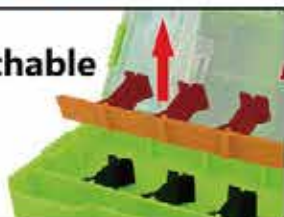

MODEL	CARTON SIZE(cm)	CARTON QUANTITY	G.W
4001	51.5×38×33	20PCS	10.8

FISHING TOOL SERIES

JM-PJ5001 8in1

Starter fishing tool set

Specifications :

- fishing hook*100
- High quality lead sheet seat*20
- High quality float rubber*10,
- Rolling swivel*15
- Float connector with rolling pin*5
- Rod ring*3
- Environmentally friendly lead covered roll*3
- Rubber stopper*10
- Accessories box

detachable

MODEL	CARTON SIZE(cm)	CARTON QUANTITY	G.W
5001	39.5×26.5×48	20PCS	8.8

JM-PJ5002 10in1

Fishing accessories box set

Specifications :

- fishing hook*100
- High quality lead sheet seat*20
- High quality float rubber*10
- Rolling swivel*15
- Float connector with rolling pin*5
- Rod ring*3
- Environmentally friendly lead covered roll*3
- Rubber stopper*10
- Multifunctional fishing pliers
- Tied hook device
- Accessories box